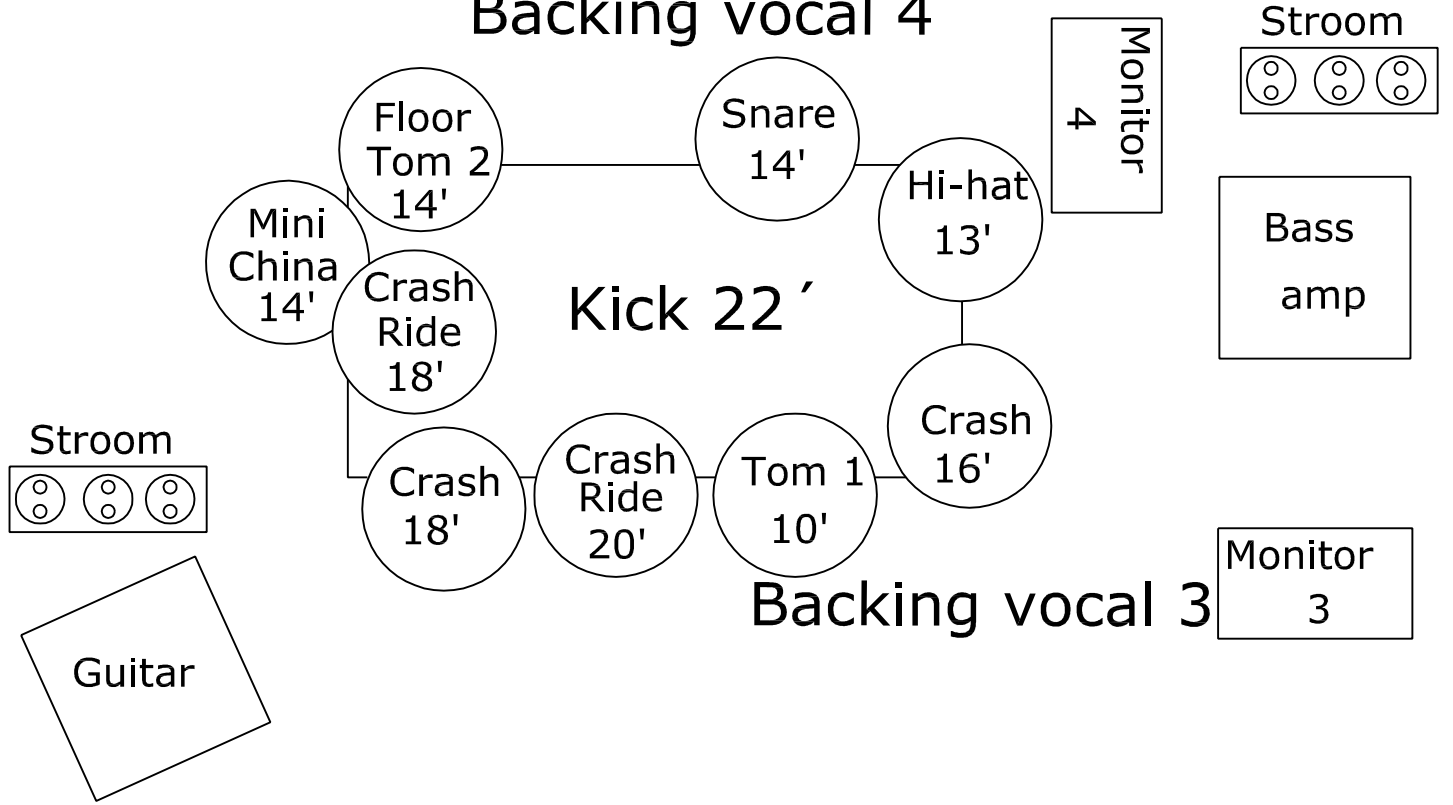

Backing vocal 4

Lead Vocal 1

Stageplan The Veldman Brothers

Monitor 1 & 2 beide op aparte groep.

Lead vocals 1: SM58.

Lead vocals 2: SM58.

Backing vocals 3 en 4: SM58.

Guitar: SM57.

Leslie Hammond XK5 - 2 x hoog SM 57 - 1 x laag Sennheiser of vergelijkbaar.

* Piano 2 x DI (Piano, Rhodes sounds) .

Harmonica amp: SM57.

Bass: Build in DI.

Kick voorzien van build-in AKG.D112

4 stroompunten.